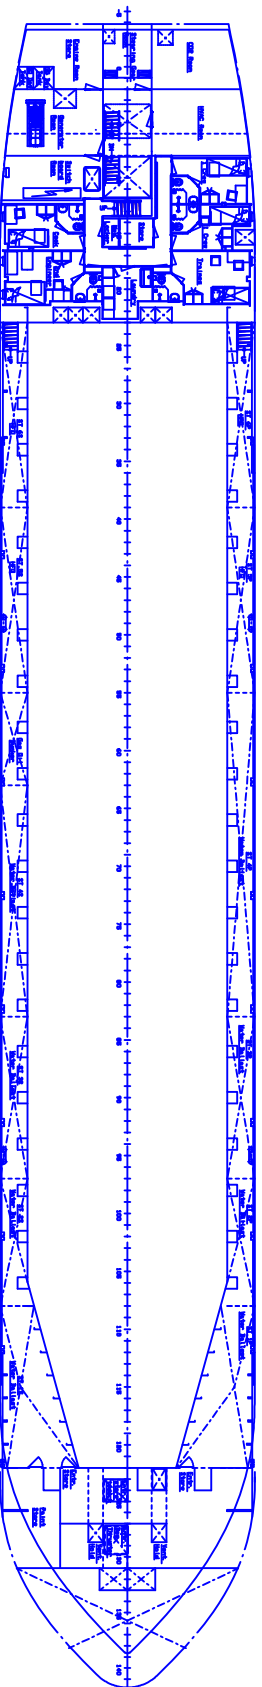

Stowage Plan MV Schokland

Voyage nr:
Date:

Tween Deck

Tank Top

UNLIMITED SEATRIDE
TRUSTED PARTNER IN SHIPPING

Main Particulars MV Schokland	
Length o. o.	89,98 m
Length l. at 0,85 D	84,98 m
Length o. d.	84,78 m
Breadth mid.	13,75 m
H Main Deck	6,82 m
Depth	4,92 m
St. Depth	2,02 m
Deck height	5,80 m
Deck height to	4,8 m
Deck height to hold	1,78 m
Deck height to hatch	1,02 m
Container 20 ft hatch	96 pcs
Container 20 ft total	198 pcs
Hold dimension 51,87 X 10,80 X 7,94 m	
Tween deck	15,90 X 10,80 m