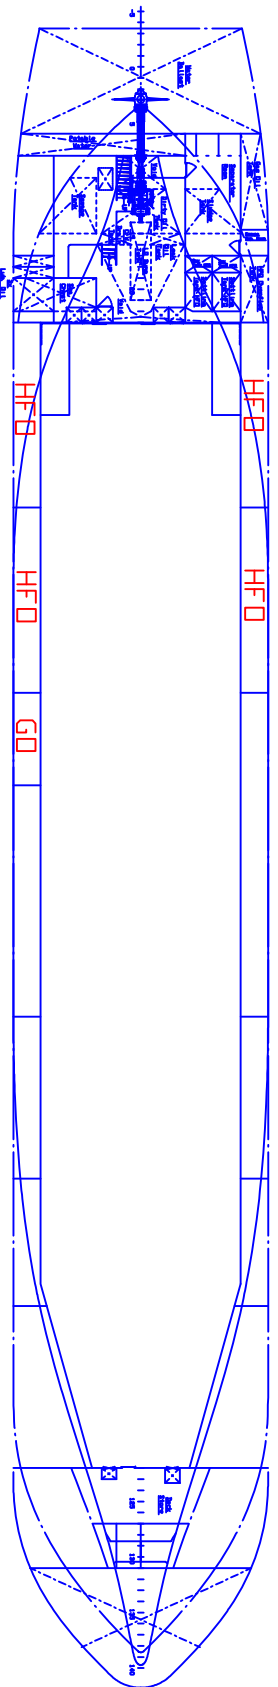

Stowage Plan MV Schokland

Voyage nr:
Date:

Tween Deck

Tank Top

UNLIMITED SEATRIDE
TRUSTED PARTNER IN SHIPPING

Main Particulars MV Schokland	
Length o. o.	89,98 m
Length l. at 0,85 D	84,98 m
Length o. d.	84,78 m
Breadth mid.	13,75 m
H Main Deck	6,82 m
Depth	4,92 m
St. Depth	2,02 m
Deck height	5,80 m
Deck height to	4,8 m
Deck height to hold	1,78 m
Deck height to hatch	1,02 m
Container 20 ft hatch	96 pcs
Container 20 ft total	198 pcs
Hold dimension 51,87 X 10,80 X 7,94 m	
Tween deck	15,90 X 10,80 m