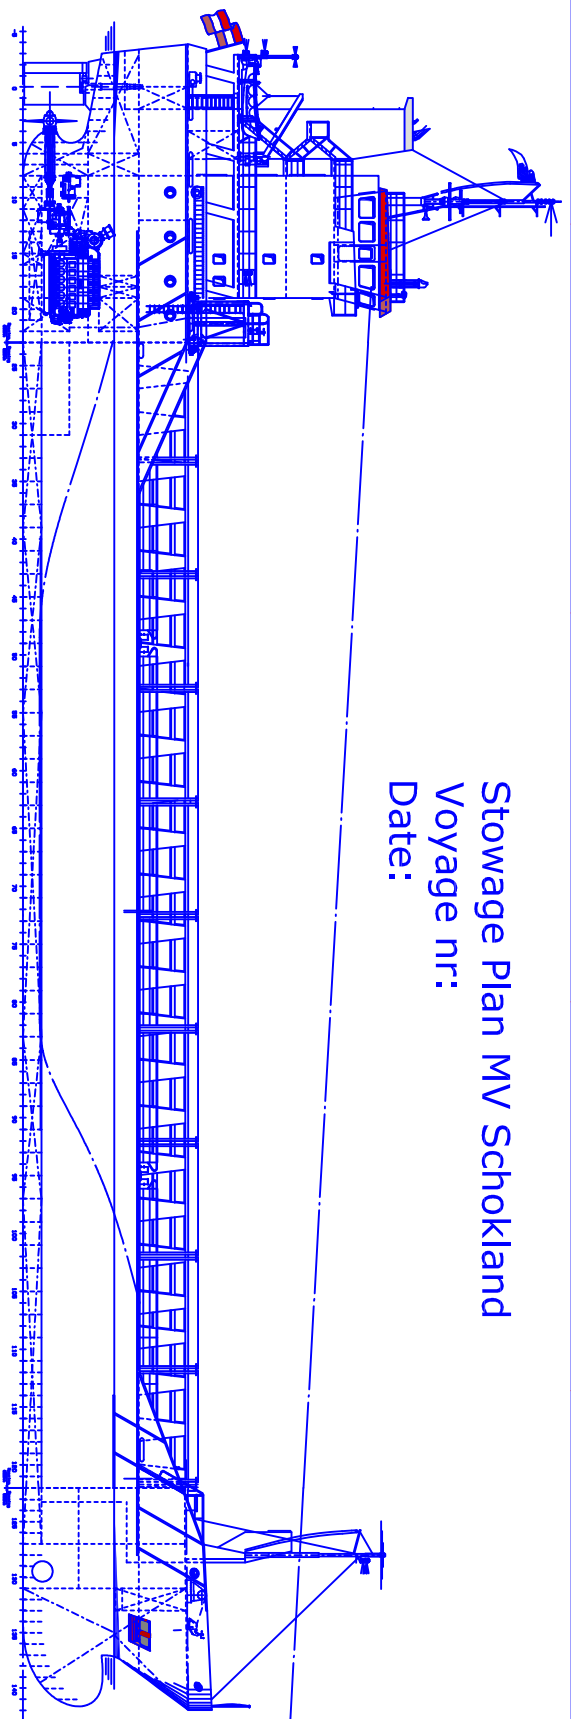

Stowage Plan MV Schokland

Voyage nr:
Date:

Tween Deck

Tank Top

UNLIMITED SEATRIDE
TRUSTED PARTNER IN SHIPPING

Main Particulars MV Schokland	
Length o. o.	89,98 m
Length l. at 0,85 D	84,98 m
Length o. d.	84,78 m
Breadth mid.	13,75 m
H Main Deck	6,82 m
Depth	4,92 m
St. Depth	2,02 m
Deck height	5,80 m
Deck height to	4,8 m
Deck height to hold	1,78 m
Deck height to hatch	1,02 m
Container 20 ft hatch	96 pcs
Container 20 ft total	198 pcs
Hold dimension 51,87 X 10,80 X 7,94 m	
Tween deck	15,90 X 10,80 m